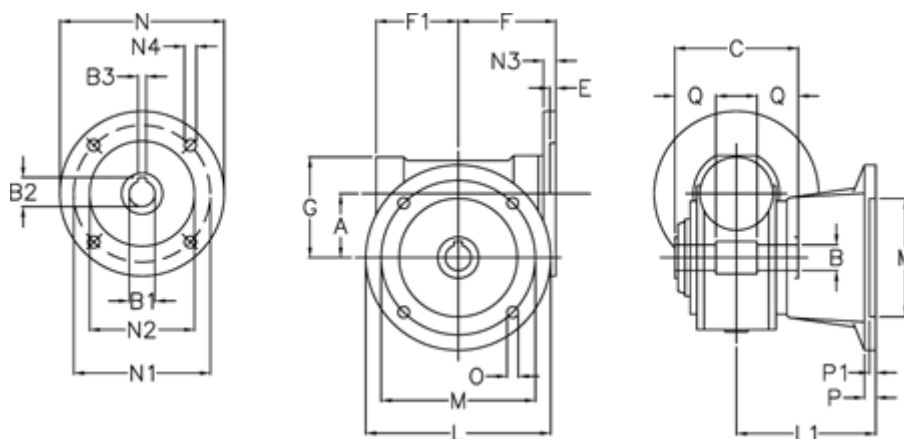

Article number: 390204402862310  
 Description: Worm gear  
 VF 44-FA2-28-63B14

## Measures

A = 44.6	F1 = 54	N2 = 60
B = 18 H7	G = 71	N3 = 8
B1 E7 = 11	L = 110	N4 = 5.5
B2 = 12.8	L1 = 90	O = 8.5
B3 H9 = 4	M = 87	P = 9
C = 64	M1 = 60	P1 = 7
E = 2	N = 90	Q = 24.5
F = 65	N1 = 75	